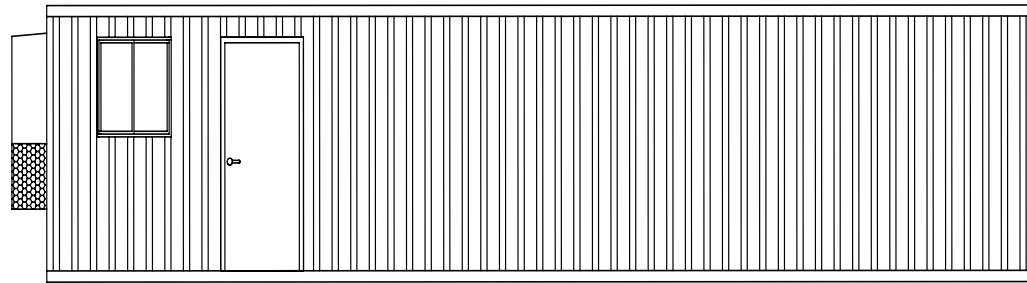

# Secure Ground Level Office and Storage Buildings Delivered On Time & On Budget

40' Ground Level Office and Storage Container

20' Ground Level Office

Your Local Sales  
Professional:  
Phone: 866-889-7777